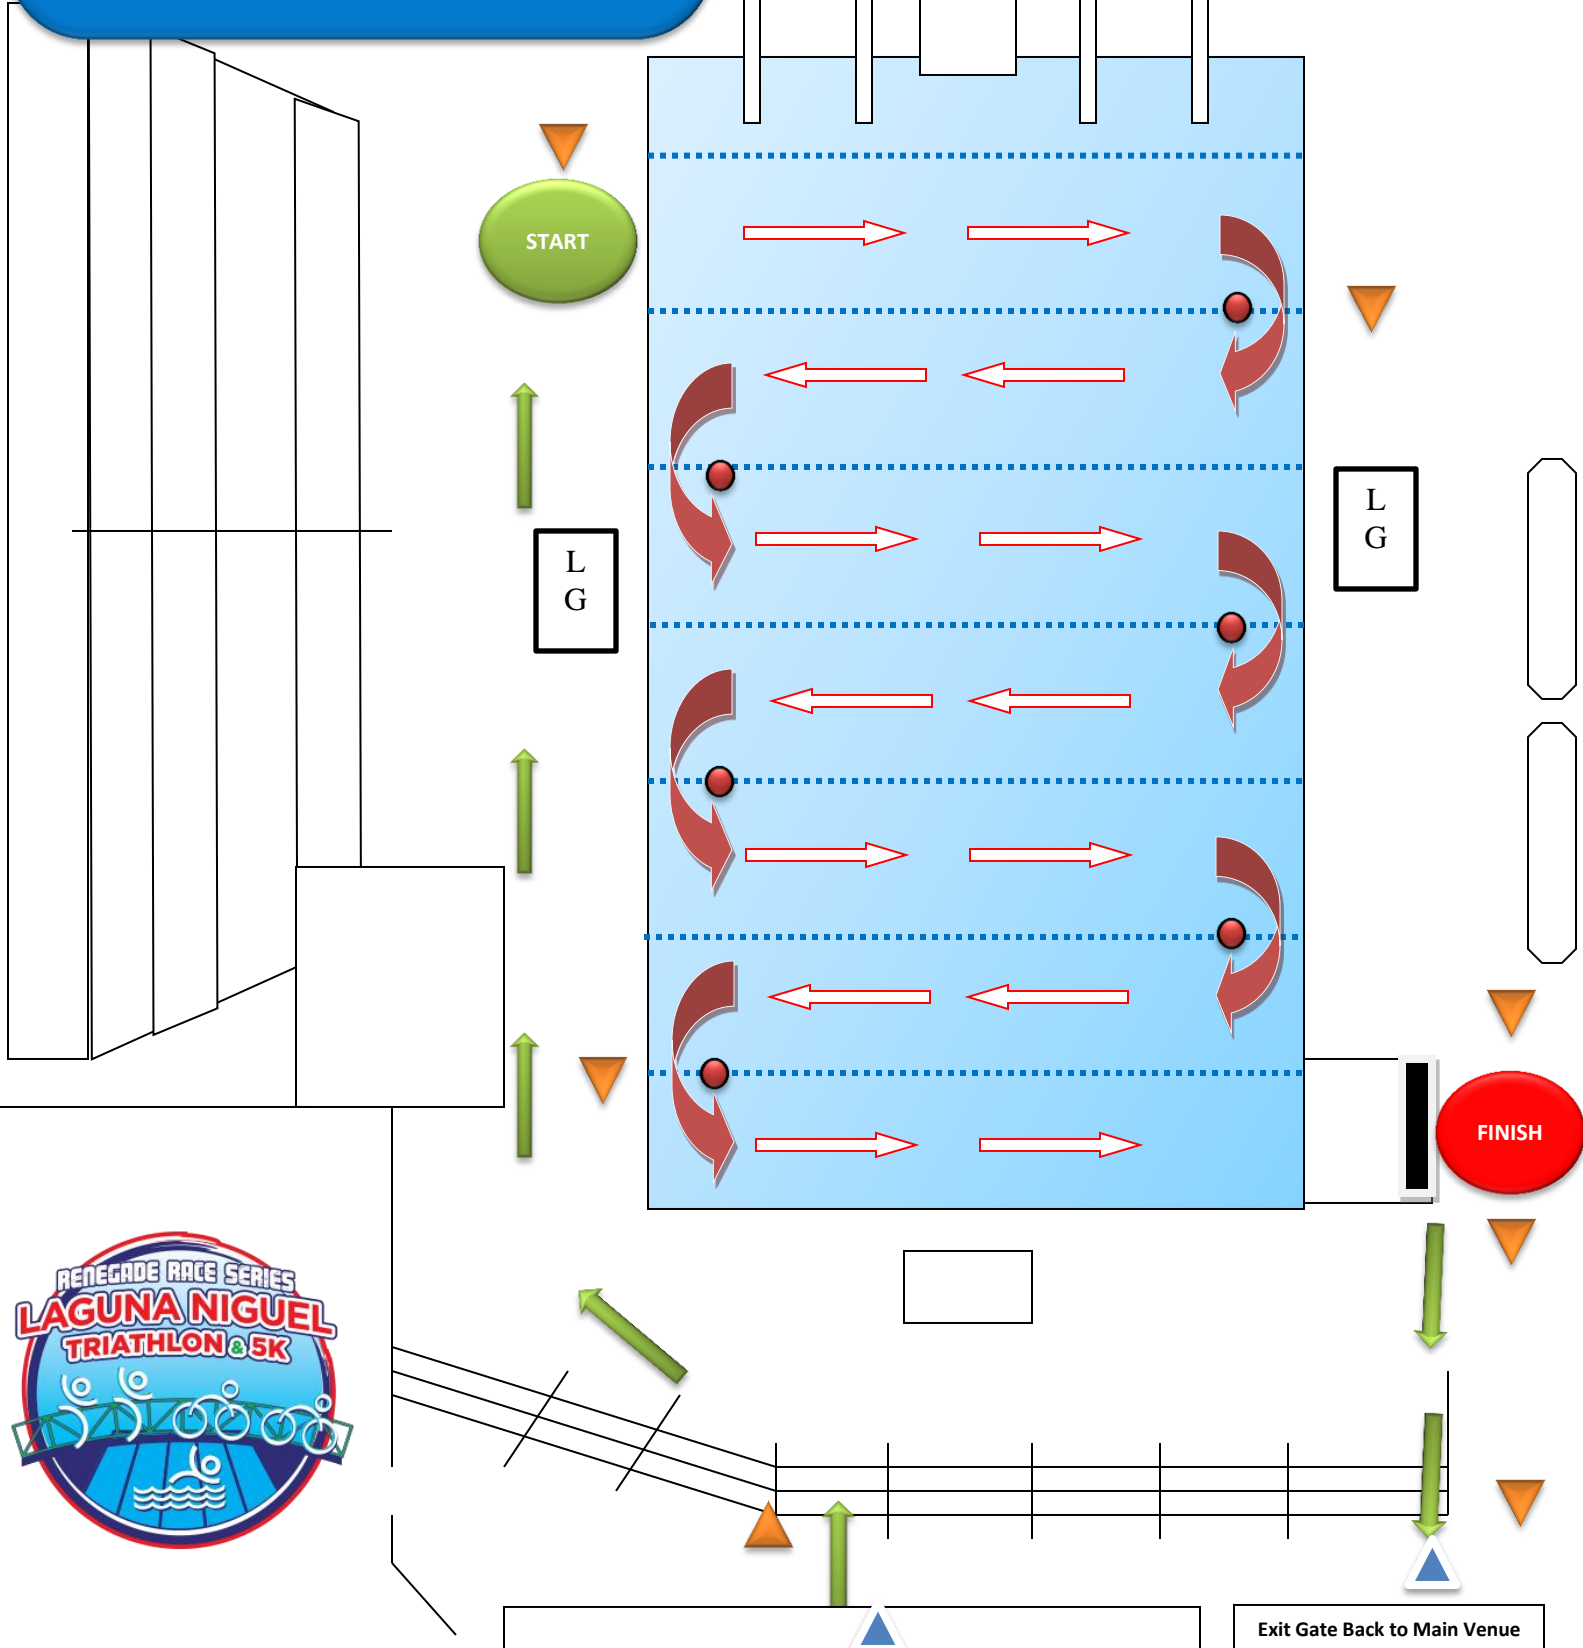

Laguna Niguel Triathlon – Swim Course Layout

Distance: 175 Yards

Volunteer

Lifeguard

Timing Mat

Volunteer/Event Staff

Begin Turn

Exit Gate Back to Main Venue